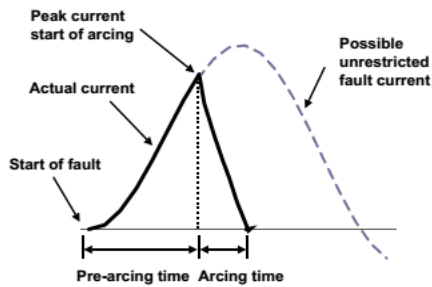

FDH-FUSES Fuses for Semiconductor Protection IEC60269-4 standard

SIZE	Rated Voltage	Operating Class	Rated Breaking Capacity
51	dc500V ac500V	aR	500Vdc@20kA 500Vac@100kA

型号 Product model

- FDH-□□□A

型号诠释 Product interpretation

FD H-□□□A

- ①   ②   ③

- ① 美式安装快速半导体设备保护用熔断体
  AmericanStandardFast-actingSemiconductorProtectionFuseLink
- ② 电压等级 Rated voltage : H:500V
- ③ 额定电流 Rated current : A