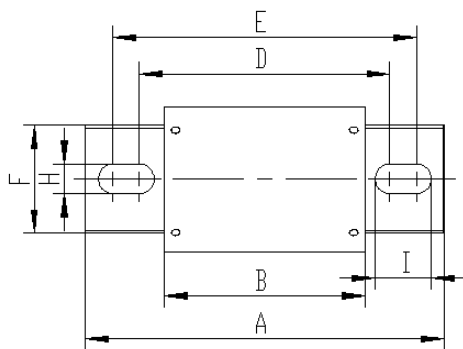

- 设计符合 IEC60269-4 Product design conforms to IEC60269-4
- 产品过程符合IATF16949质量管理体系要求 Product process conforms to IATF16949
- 产品、包装符合RoHS Product and Package conforms to RoHS

外形尺寸 Dimensions

单位/ unit: mm

A	110 +1.5/-1.5
B	53 +0.5/-0.1
C	51 +0.2/0
D	71 +1/-1
E	90 +1/-1
F	38 +0.3/-0.3
G	6 +0.2/-0.2
H	10.5 +0.5/-0.5
I	20 +0.5/-0.5